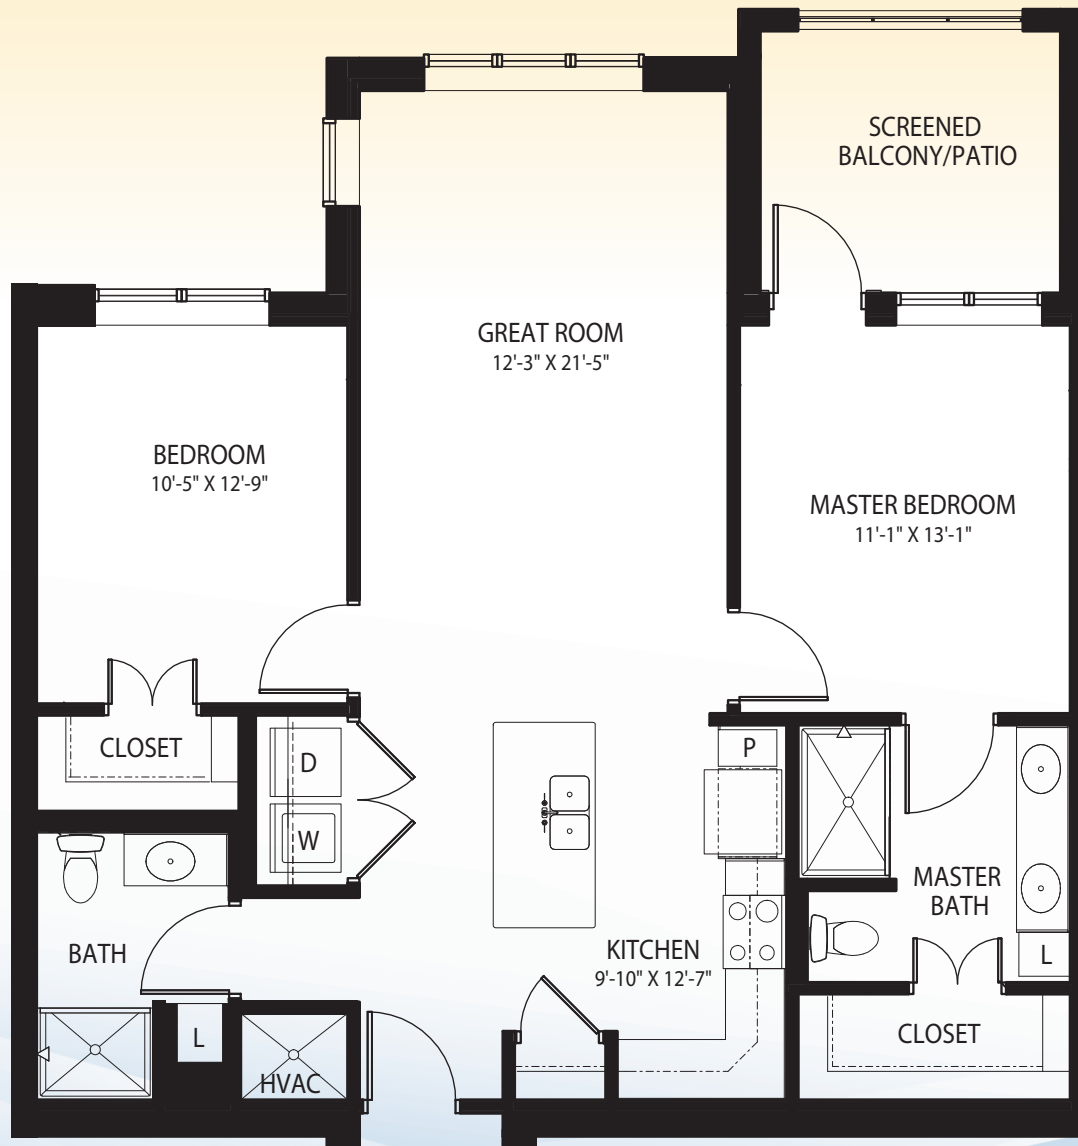

Lakeside Grand

Skimmer

1 Bedroom / 1 Bath

836 SF

Actual square footage may vary slightly.

150 Waterman Avenue • Mount Dora, FL 32757 • 352-385-1120 • LakesideAtWatermanVillage.com

Lakeside Grand

Skimmer II

1 Bedroom / 1 Bath

846 SF

Actual square footage may vary slightly.

150 Waterman Avenue • Mount Dora, FL 32757 • 352-385-1120 • LakesideAtWatermanVillage.com

Lakeside Grand

Goldfinch

1 Bedroom / 1.5 Bath
917 SF

Actual square footage may vary slightly.

150 Waterman Avenue • Mount Dora, FL 32757 • 352-385-1120 • LakesideAtWatermanVillage.com

Lakeside Grand

Wren

1 Bedroom / 1.5 Bath / Den
984 SF

Actual square footage may vary slightly.

150 Waterman Avenue • Mount Dora, FL 32757 • 352-385-1120 • LakesideAtWatermanVillage.com

Lakeside Grand

Crossbill

2 Bedroom / 2 Bath
1,086 SF

Actual square footage may vary slightly.

150 Waterman Avenue • Mount Dora, FL 32757 • 352-385-1120 • LakesideAtWatermanVillage.com