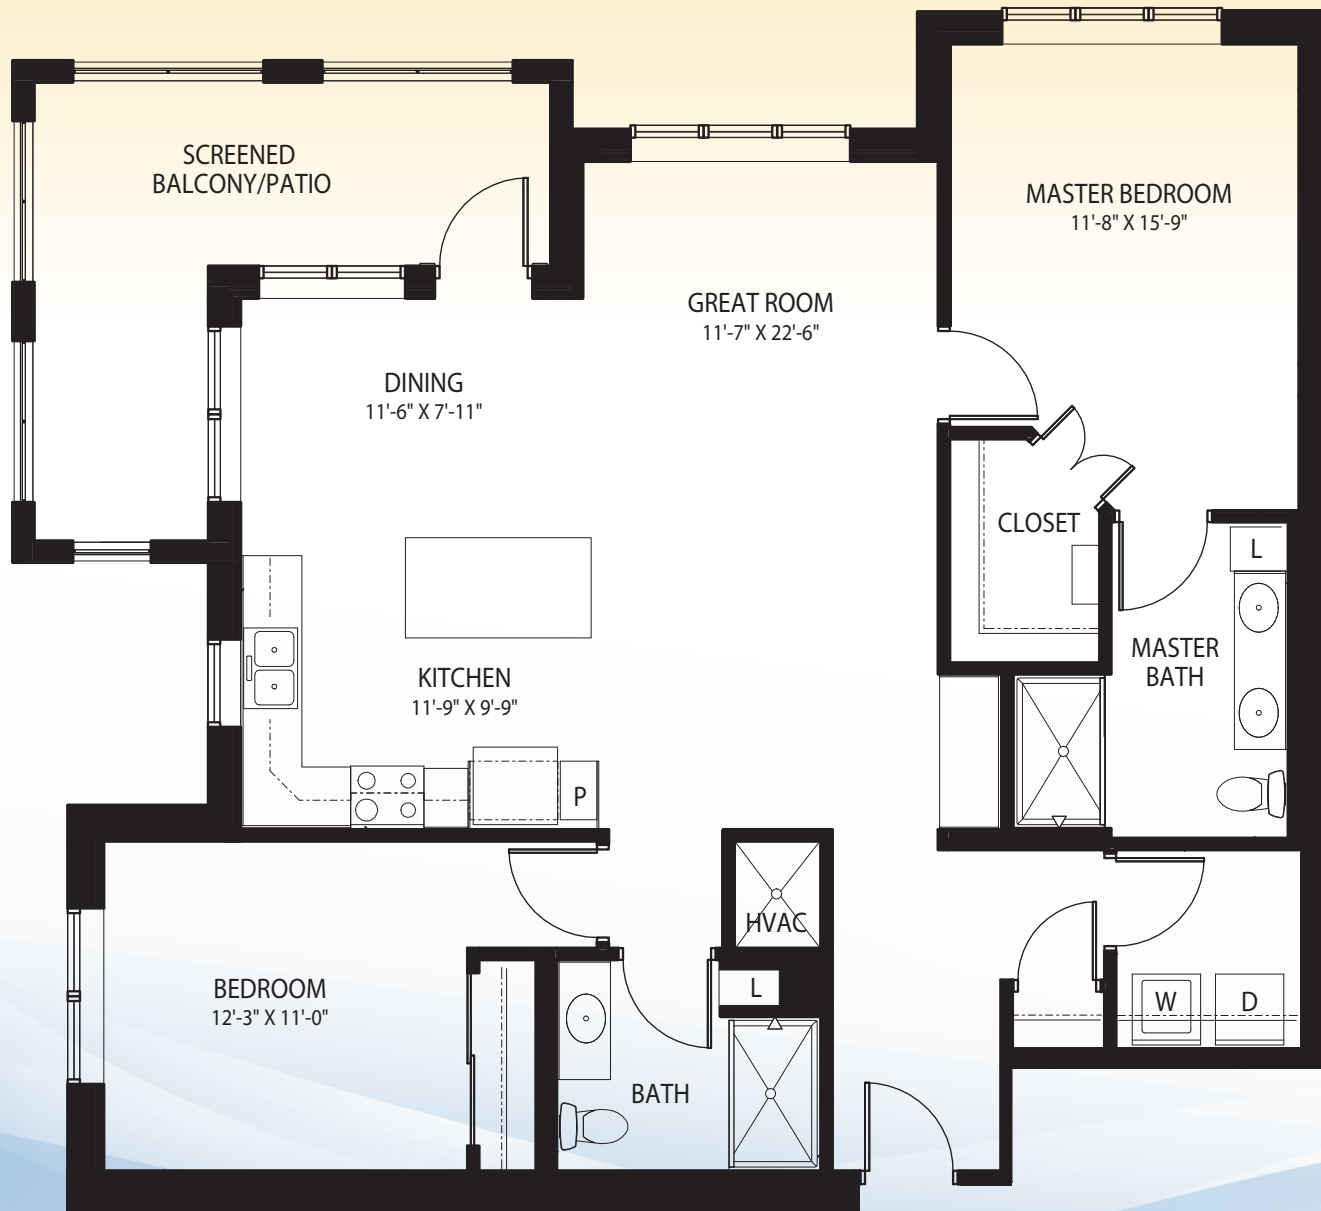

Lakeside Grand

Skimmer

1 Bedroom / 1 Bath

836 SF

Actual square footage may vary slightly.

150 Waterman Avenue • Mount Dora, FL 32757 • 352-385-1120 • LakesideAtWatermanVillage.com

Lakeside Grand

Skimmer II

Lakeside Grand

Tern

2 Bedroom / 2 Bath
1,097 SF

Actual square footage may vary slightly.

150 Waterman Avenue • Mount Dora, FL 32757 • 352-385-1120 • LakesideAtWatermanVillage.com

Lakeside Grand

Martin

2 Bedroom / 2 Bath
1,205 SF

Actual square footage may vary slightly.

150 Waterman Avenue • Mount Dora, FL 32757 • 352-385-1120 • LakesideAtWatermanVillage.com

Lakeside Grand

Starling
2 Bedroom / 2 Bath
1,278 SF

Lakeside
WATERMAN VILLAGE

Actual square footage may vary slightly.

150 Waterman Avenue • Mount Dora, FL 32757 • 352-385-1120 • LakesideAtWatermanVillage.com

Lakeside Grand

Starling II

2 Bedroom / 2 Bath
1,309 SF

Actual square footage may vary slightly.