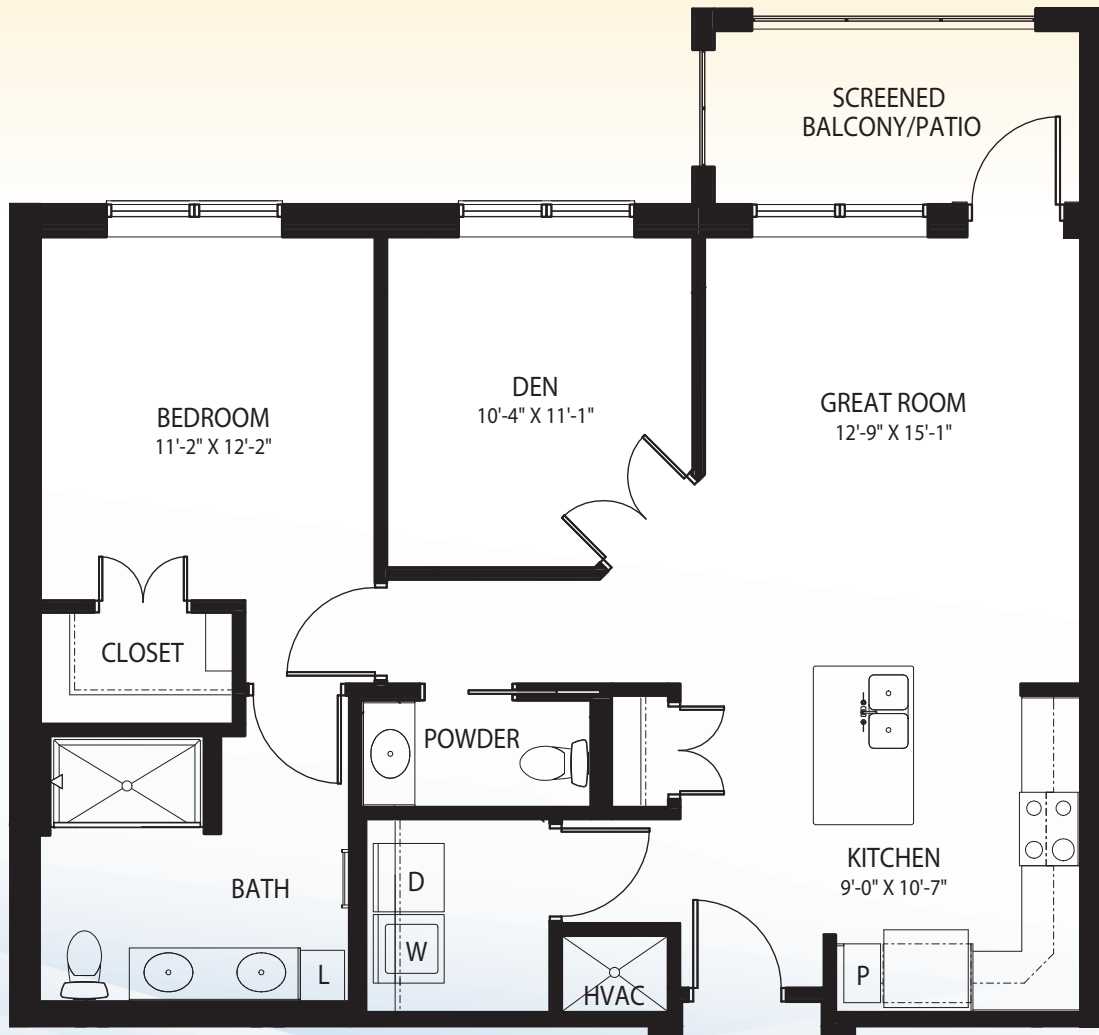

Lakeside Grand

Skimmer

1 Bedroom / 1 Bath

836 SF

Actual square footage may vary slightly.

150 Waterman Avenue • Mount Dora, FL 32757 • 352-385-1120 • LakesideAtWatermanVillage.com

Lakeside Grand

Skimmer II

Actual square footage may vary slightly.

150 Waterman Avenue • Mount Dora, FL 32757 • 352-385-1120 • LakesideAtWatermanVillage.com

Lakeside Grand

Wren

1 Bedroom / 1.5 Bath / Den
984 SF

Actual square footage may vary slightly.

150 Waterman Avenue • Mount Dora, FL 32757 • 352-385-1120 • LakesideAtWatermanVillage.com

Lakeside Grand

Crossbill

2 Bedroom / 2 Bath
1,086 SF

Actual square footage may vary slightly.

150 Waterman Avenue • Mount Dora, FL 32757 • 352-385-1120 • LakesideAtWatermanVillage.com

Lakeside Grand

Tern

2 Bedroom / 2 Bath
1,097 SF

Actual square footage may vary slightly.

150 Waterman Avenue • Mount Dora, FL 32757 • 352-385-1120 • LakesideAtWatermanVillage.com

Lakeside Grand

Martin

2 Bedroom / 2 Bath
1,205 SF