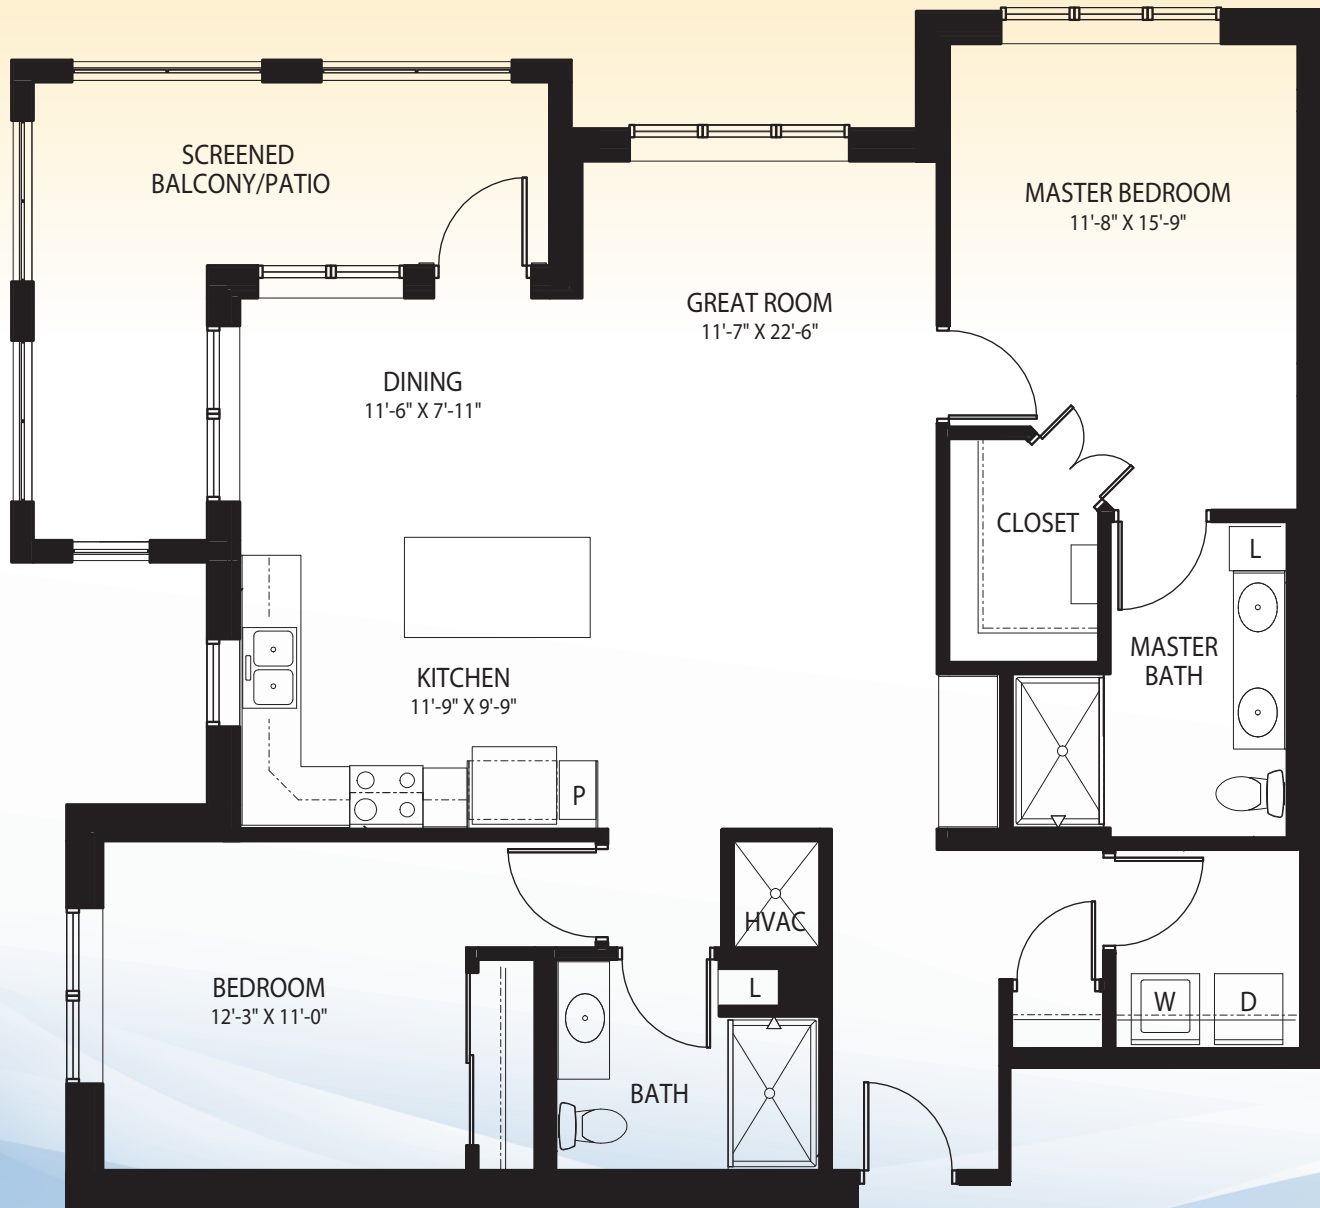

Lakeside Grand

Skimmer

1 Bedroom / 1 Bath

836 SF

Actual square footage may vary slightly.

150 Waterman Avenue • Mount Dora, FL 32757 • 352-385-1120 • LakesideAtWatermanVillage.com

Lakeside Grand

Skimmer II

150 Waterman Avenue • Mount Dora, FL 32757 • 352-385-1120 • LakesideAtWatermanVillage.com

Lakeside Grand

Crossbill

2 Bedroom / 2 Bath
1,086 SF

Actual square footage may vary slightly.

150 Waterman Avenue • Mount Dora, FL 32757 • 352-385-1120 • LakesideAtWatermanVillage.com

Lakeside Grand

Tern

2 Bedroom / 2 Bath
1,097 SF

Actual square footage may vary slightly.

150 Waterman Avenue • Mount Dora, FL 32757 • 352-385-1120 • LakesideAtWatermanVillage.com

Lakeside Grand

Martin

2 Bedroom / 2 Bath
1,205 SF

Actual square footage may vary slightly.

150 Waterman Avenue • Mount Dora, FL 32757 • 352-385-1120 • LakesideAtWatermanVillage.com

Lakeside Grand

Starling II

2 Bedroom / 2 Bath
1,309 SF

Actual square footage may vary slightly.