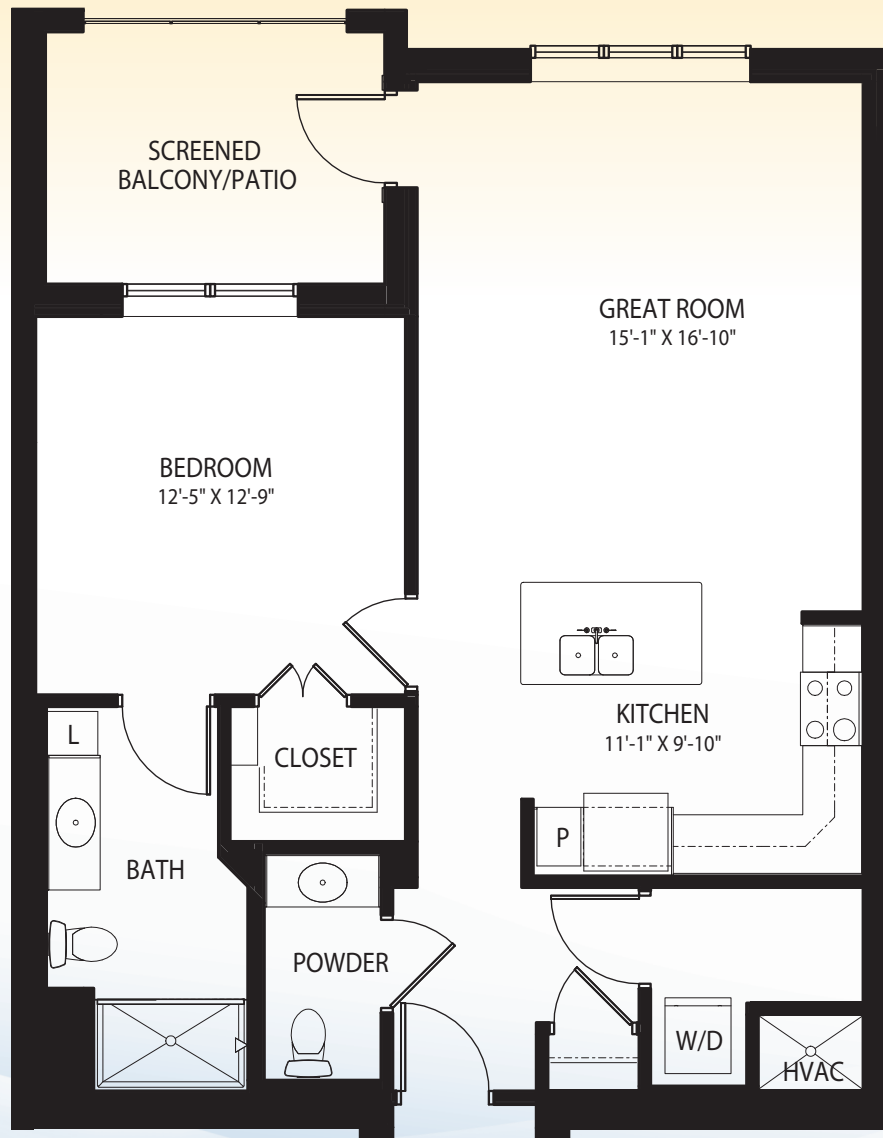

Lakeside Grand

Skimmer

1 Bedroom / 1 Bath

836 SF

Actual square footage may vary slightly.

150 Waterman Avenue • Mount Dora, FL 32757 • 352-385-1120 • LakesideAtWatermanVillage.com

Lakeside Grand

Skimmer II

1 Bedroom / 1 Bath

846 SF

Actual square footage may vary slightly.

150 Waterman Avenue • Mount Dora, FL 32757 • 352-385-1120 • LakesideAtWatermanVillage.com

Lakeside Grand

Goldfinch

1 Bedroom / 1.5 Bath
917 SF

Actual square footage may vary slightly.

150 Waterman Avenue • Mount Dora, FL 32757 • 352-385-1120 • LakesideAtWatermanVillage.com

Lakeside Grand

Wren

1 Bedroom / 1.5 Bath / Den
984 SF

Actual square footage may vary slightly.

150 Waterman Avenue • Mount Dora, FL 32757 • 352-385-1120 • LakesideAtWatermanVillage.com

Lakeside Grand

Crossbill

2 Bedroom / 2 Bath
1,086 SF

Actual square footage may vary slightly.

150 Waterman Avenue • Mount Dora, FL 32757 • 352-385-1120 • LakesideAtWatermanVillage.com