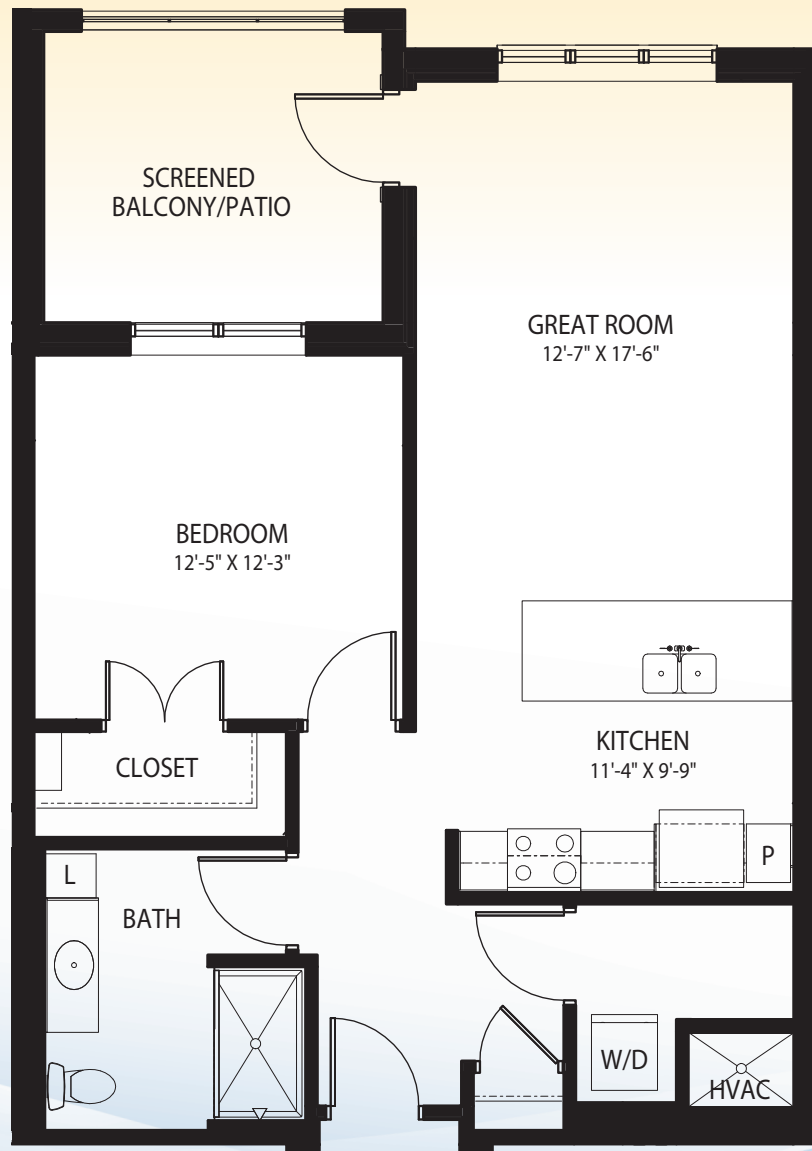

Lakeside Grand

Skimmer

1 Bedroom / 1 Bath

836 SF

Actual square footage may vary slightly.

150 Waterman Avenue • Mount Dora, FL 32757 • 352-385-1120 • LakesideAtWatermanVillage.com

Lakeside Grand

Skimmer II

1 Bedroom / 1 Bath

846 SF

Actual square footage may vary slightly.

150 Waterman Avenue • Mount Dora, FL 32757 • 352-385-1120 • LakesideAtWatermanVillage.com

Lakeside Grand

Goldfinch

1 Bedroom / 1.5 Bath
917 SF

Actual square footage may vary slightly.

150 Waterman Avenue • Mount Dora, FL 32757 • 352-385-1120 • LakesideAtWatermanVillage.com

Lakeside Grand

Wren

1 Bedroom / 1.5 Bath / Den
984 SF

Actual square footage may vary slightly.

150 Waterman Avenue • Mount Dora, FL 32757 • 352-385-1120 • LakesideAtWatermanVillage.com

Lakeside Grand

Crossbill

2 Bedroom / 2 Bath
1,086 SF

Actual square footage may vary slightly.

150 Waterman Avenue • Mount Dora, FL 32757 • 352-385-1120 • LakesideAtWatermanVillage.com