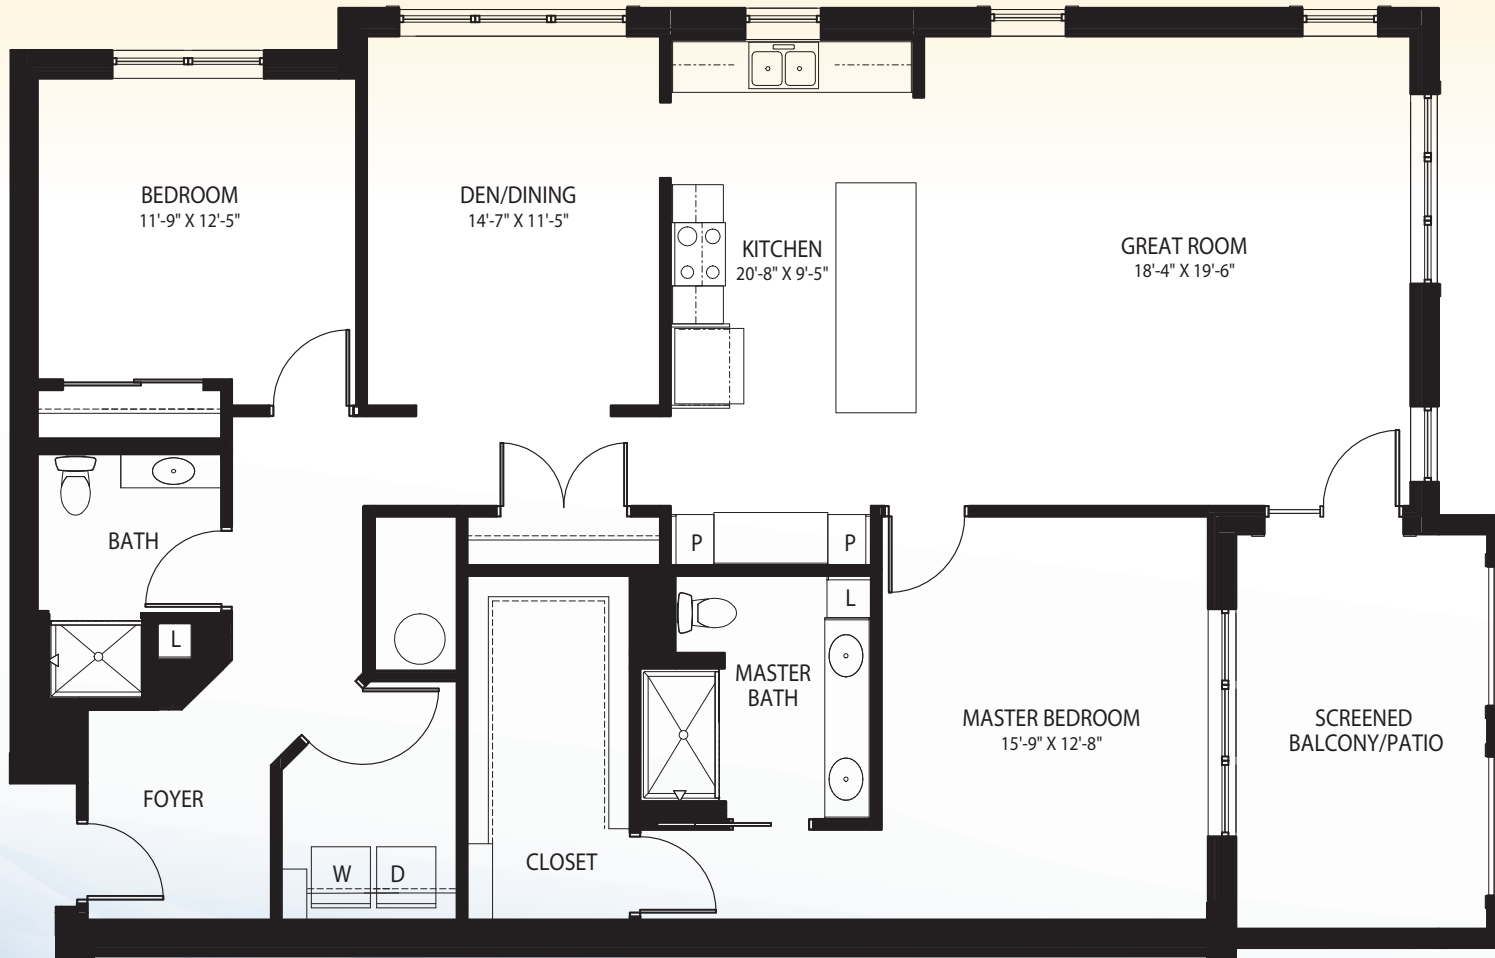

Lakehouse

Osprey

2 Bedroom / 2 Bath
1,212 SF

Actual square footage may vary slightly.

150 Waterman Avenue • Mount Dora, FL 32757 • 352-385-1120 • LakesideAtWatermanVillage.com

Lakehouse

Sandpiper

2 Bedroom / 2 Bath

1,545 SF

Actual square footage may vary slightly.

150 Waterman Avenue • Mount Dora, FL 32757 • 352-385-1120 • LakesideAtWatermanVillage.com

Lakehouse

Pintail

2 Bedroom / 2 Bath
1,647 SF

Actual square footage may vary slightly.

150 Waterman Avenue • Mount Dora, FL 32757 • 352-385-1120 • LakesideAtWatermanVillage.com

Lakehouse

Kingfisher 1st floor
2 Bedroom / 2 Bath / Den
1,801 SF

Actual square footage may vary slightly.

150 Waterman Avenue • Mount Dora, FL 32757 • 352-385-1120 • LakesideAtWatermanVillage.com