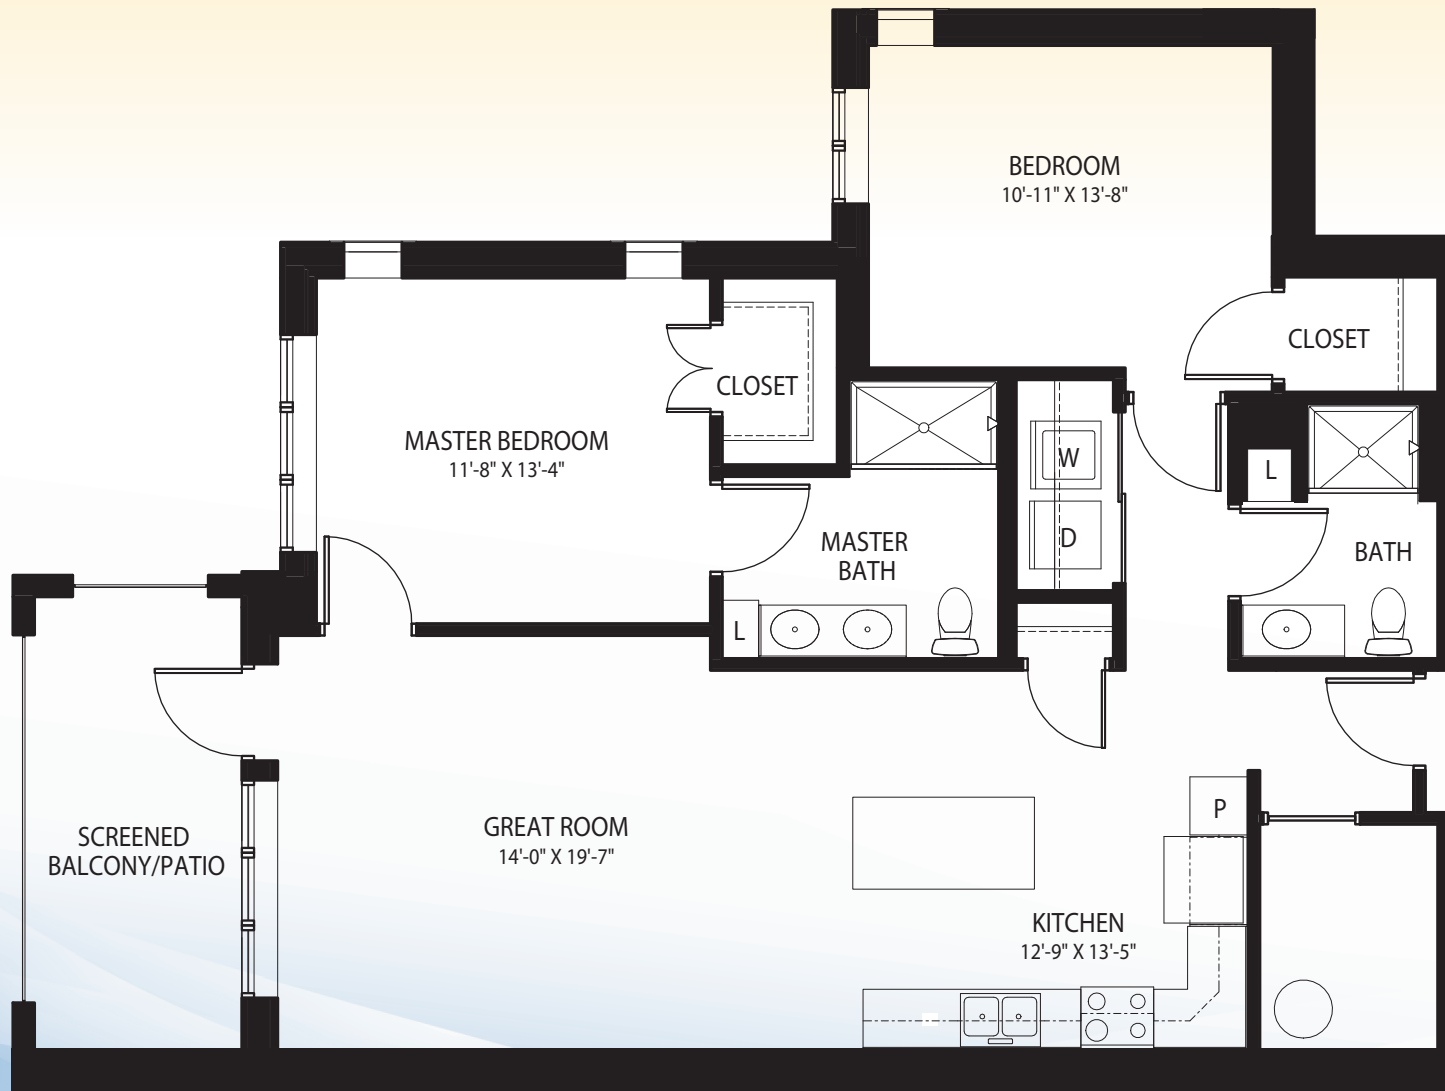

Lakehouse

Osprey

2 Bedroom / 2 Bath
1,212 SF

Actual square footage may vary slightly.

150 Waterman Avenue • Mount Dora, FL 32757 • 352-385-1120 • LakesideAtWatermanVillage.com

Lakehouse

Sandpiper

2 Bedroom / 2 Bath

1,545 SF

Actual square footage may vary slightly.

150 Waterman Avenue • Mount Dora, FL 32757 • 352-385-1120 • LakesideAtWatermanVillage.com

Lakehouse

Pintail

2 Bedroom / 2 Bath
1,647 SF

Actual square footage may vary slightly.

150 Waterman Avenue • Mount Dora, FL 32757 • 352-385-1120 • LakesideAtWatermanVillage.com

Lakehouse

Kingfisher 1st floor
2 Bedroom / 2 Bath / Den
1,801 SF

Actual square footage may vary slightly.

150 Waterman Avenue • Mount Dora, FL 32757 • 352-385-1120 • LakesideAtWatermanVillage.com