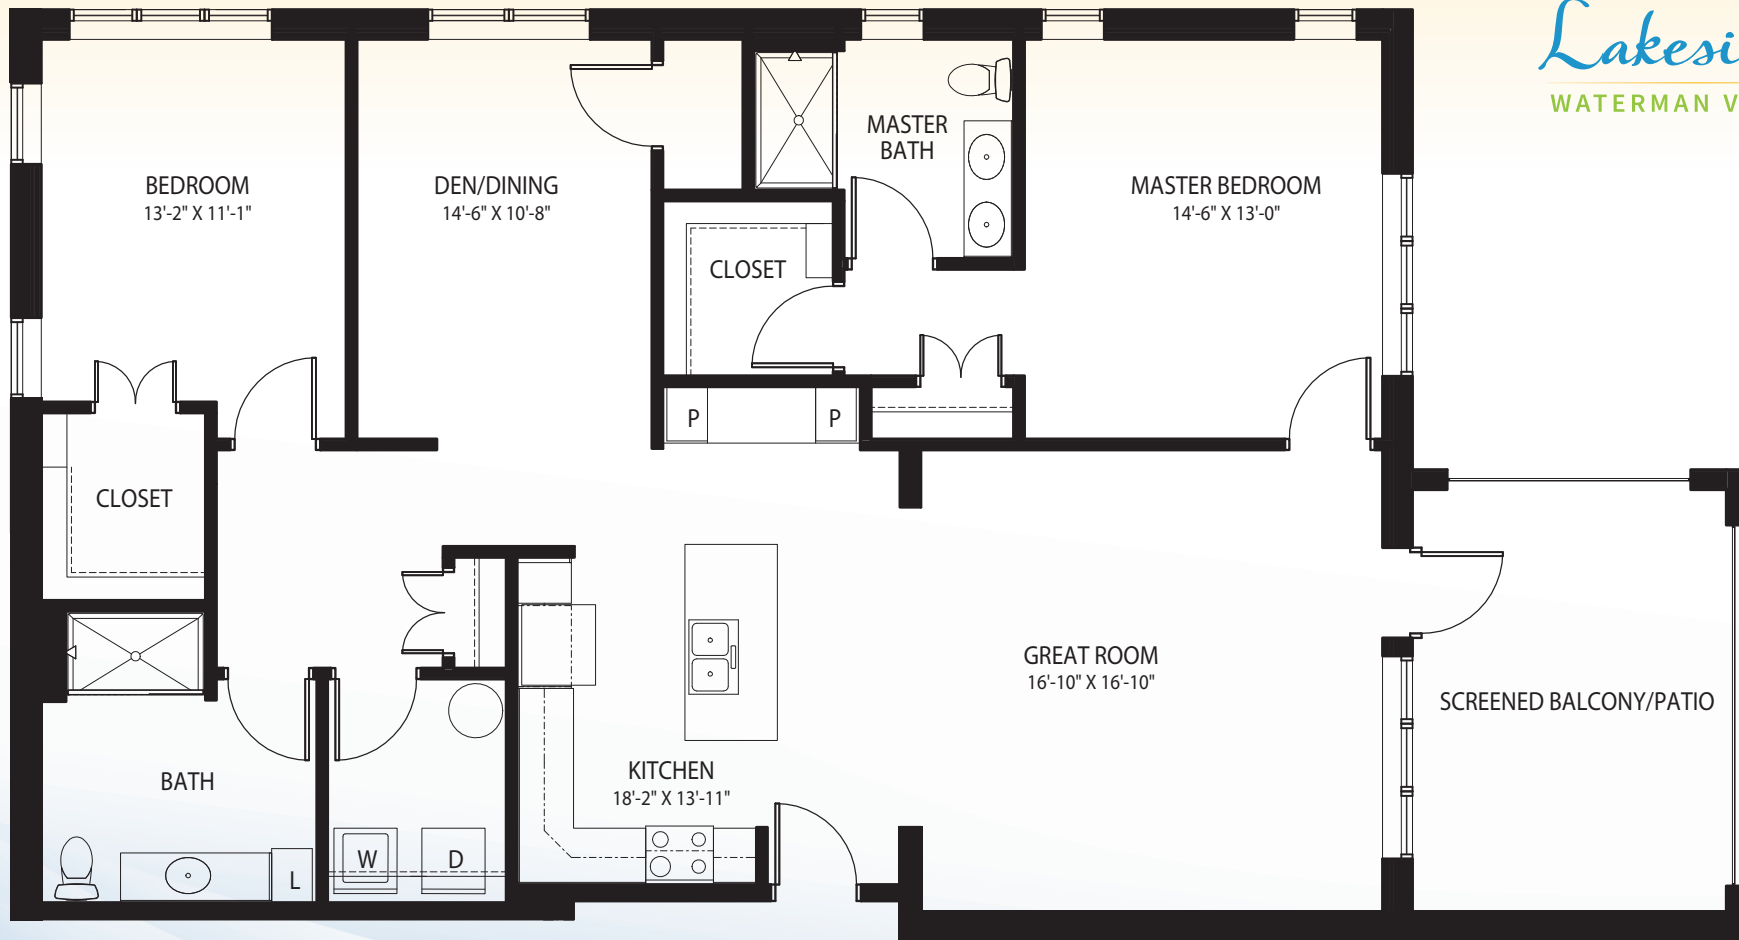

Lakehouse

Osprey

2 Bedroom / 2 Bath
1,212 SF

Actual square footage may vary slightly.

150 Waterman Avenue • Mount Dora, FL 32757 • 352-385-1120 • LakesideAtWatermanVillage.com

Lakehouse

Sandpiper

2 Bedroom / 2 Bath

1,545 SF

Actual square footage may vary slightly.

150 Waterman Avenue • Mount Dora, FL 32757 • 352-385-1120 • LakesideAtWatermanVillage.com

Lakehouse

Pintail

2 Bedroom / 2 Bath
1,647 SF

Actual square footage may vary slightly.

150 Waterman Avenue • Mount Dora, FL 32757 • 352-385-1120 • LakesideAtWatermanVillage.com

Lakehouse

Kingfisher 1st floor
2 Bedroom / 2 Bath / Den
1,801 SF

Actual square footage may vary slightly.

150 Waterman Avenue • Mount Dora, FL 32757 • 352-385-1120 • LakesideAtWatermanVillage.com