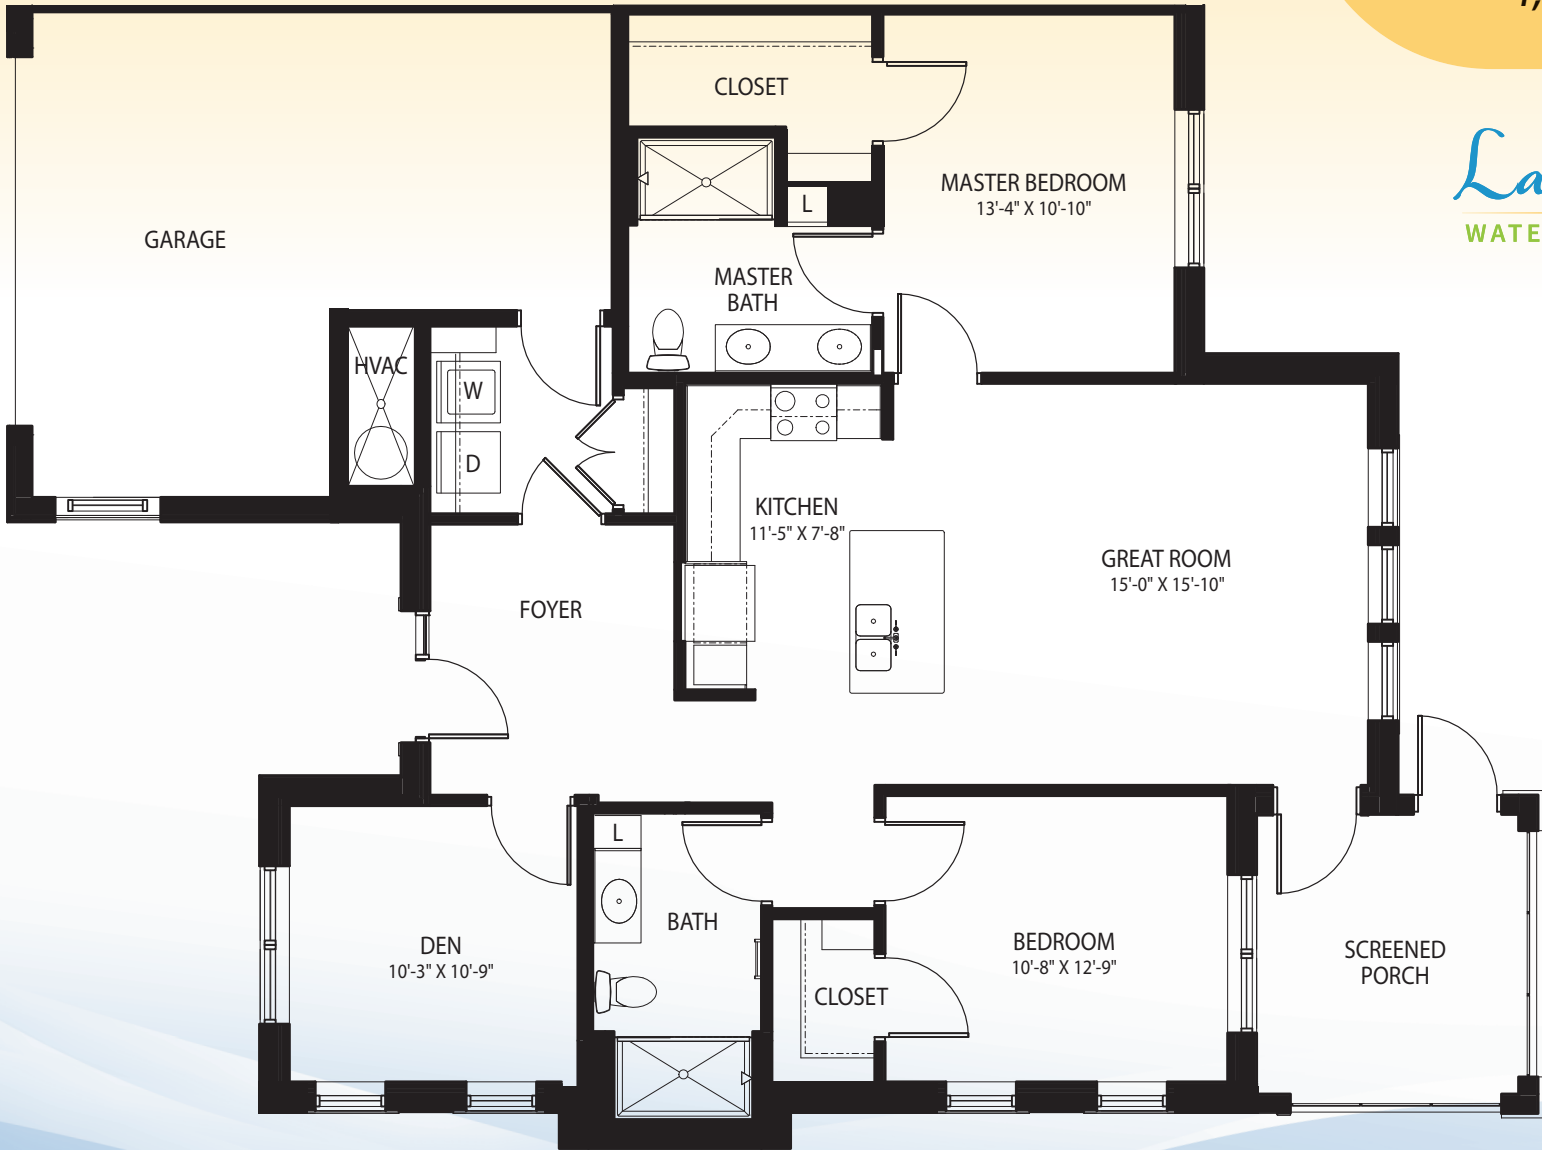

Garden Home

Merlin
2 Bedroom / 2 Bath
1,351 SF

Actual square footage may vary slightly.

150 Waterman Avenue • Mount Dora, FL 32757 • 352-385-1120 • LakesideAtWatermanVillage.com

Garden Home

Spoonbill
2 Bedroom / 2 Bath / Den
1,483 SF

Actual square footage may vary slightly.

150 Waterman Avenue • Mount Dora, FL 32757 • 352-385-1120 • LakesideAtWatermanVillage.com

Garden Home

Egret

3 Bedroom / 2 Bath
1,616 SF

Actual square footage may vary slightly.

150 Waterman Avenue • Mount Dora, FL 32757 • 352-385-1120 • LakesideAtWatermanVillage.com

Garden Home

Heron
3 Bedroom / 2 Bath
1,719 SF

Actual square footage may vary slightly.

150 Waterman Avenue • Mount Dora, FL 32757 • 352-385-1120 • LakesideAtWatermanVillage.com