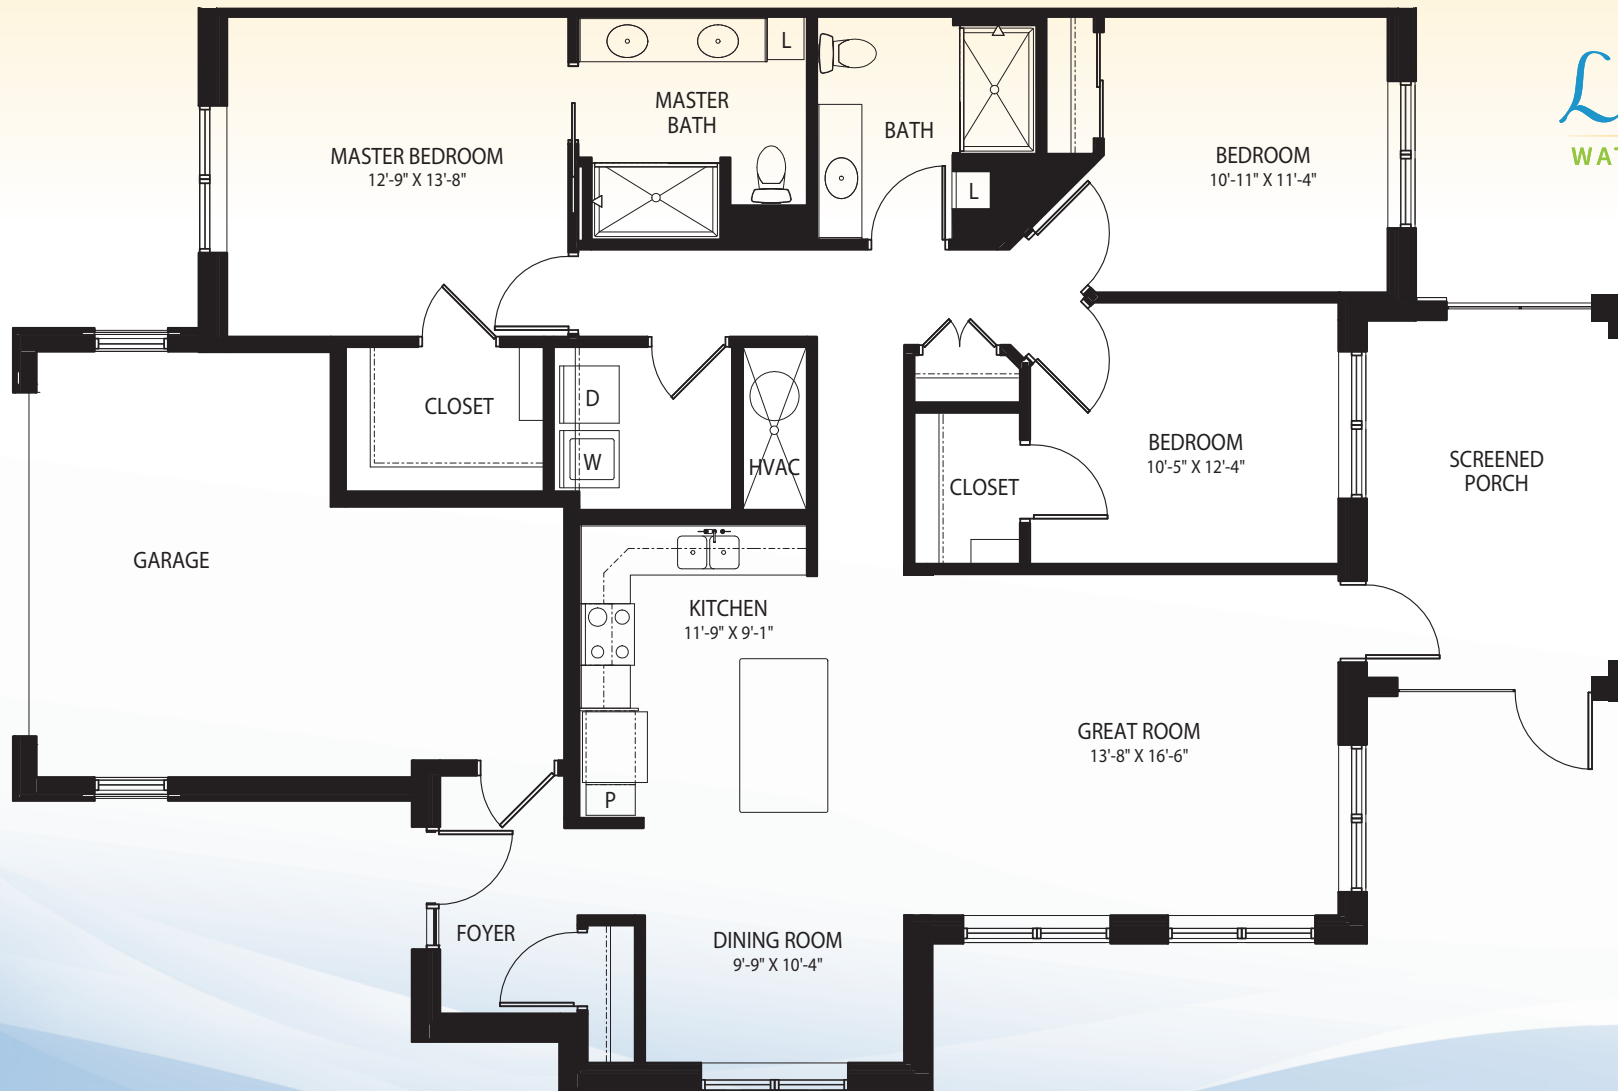

Garden Home

Merlin
2 Bedroom / 2 Bath
1,351 SF

Actual square footage may vary slightly.

150 Waterman Avenue • Mount Dora, FL 32757 • 352-385-1120 • LakesideAtWatermanVillage.com

Garden Home

Spoonbill
2 Bedroom / 2 Bath / Den
1,483 SF

Actual square footage may vary slightly.

150 Waterman Avenue • Mount Dora, FL 32757 • 352-385-1120 • LakesideAtWatermanVillage.com

Garden Home

Egret

3 Bedroom / 2 Bath
1,616 SF

Actual square footage may vary slightly.

150 Waterman Avenue • Mount Dora, FL 32757 • 352-385-1120 • LakesideAtWatermanVillage.com

Garden Home

Heron
3 Bedroom / 2 Bath
1,719 SF

Actual square footage may vary slightly.

150 Waterman Avenue • Mount Dora, FL 32757 • 352-385-1120 • LakesideAtWatermanVillage.com